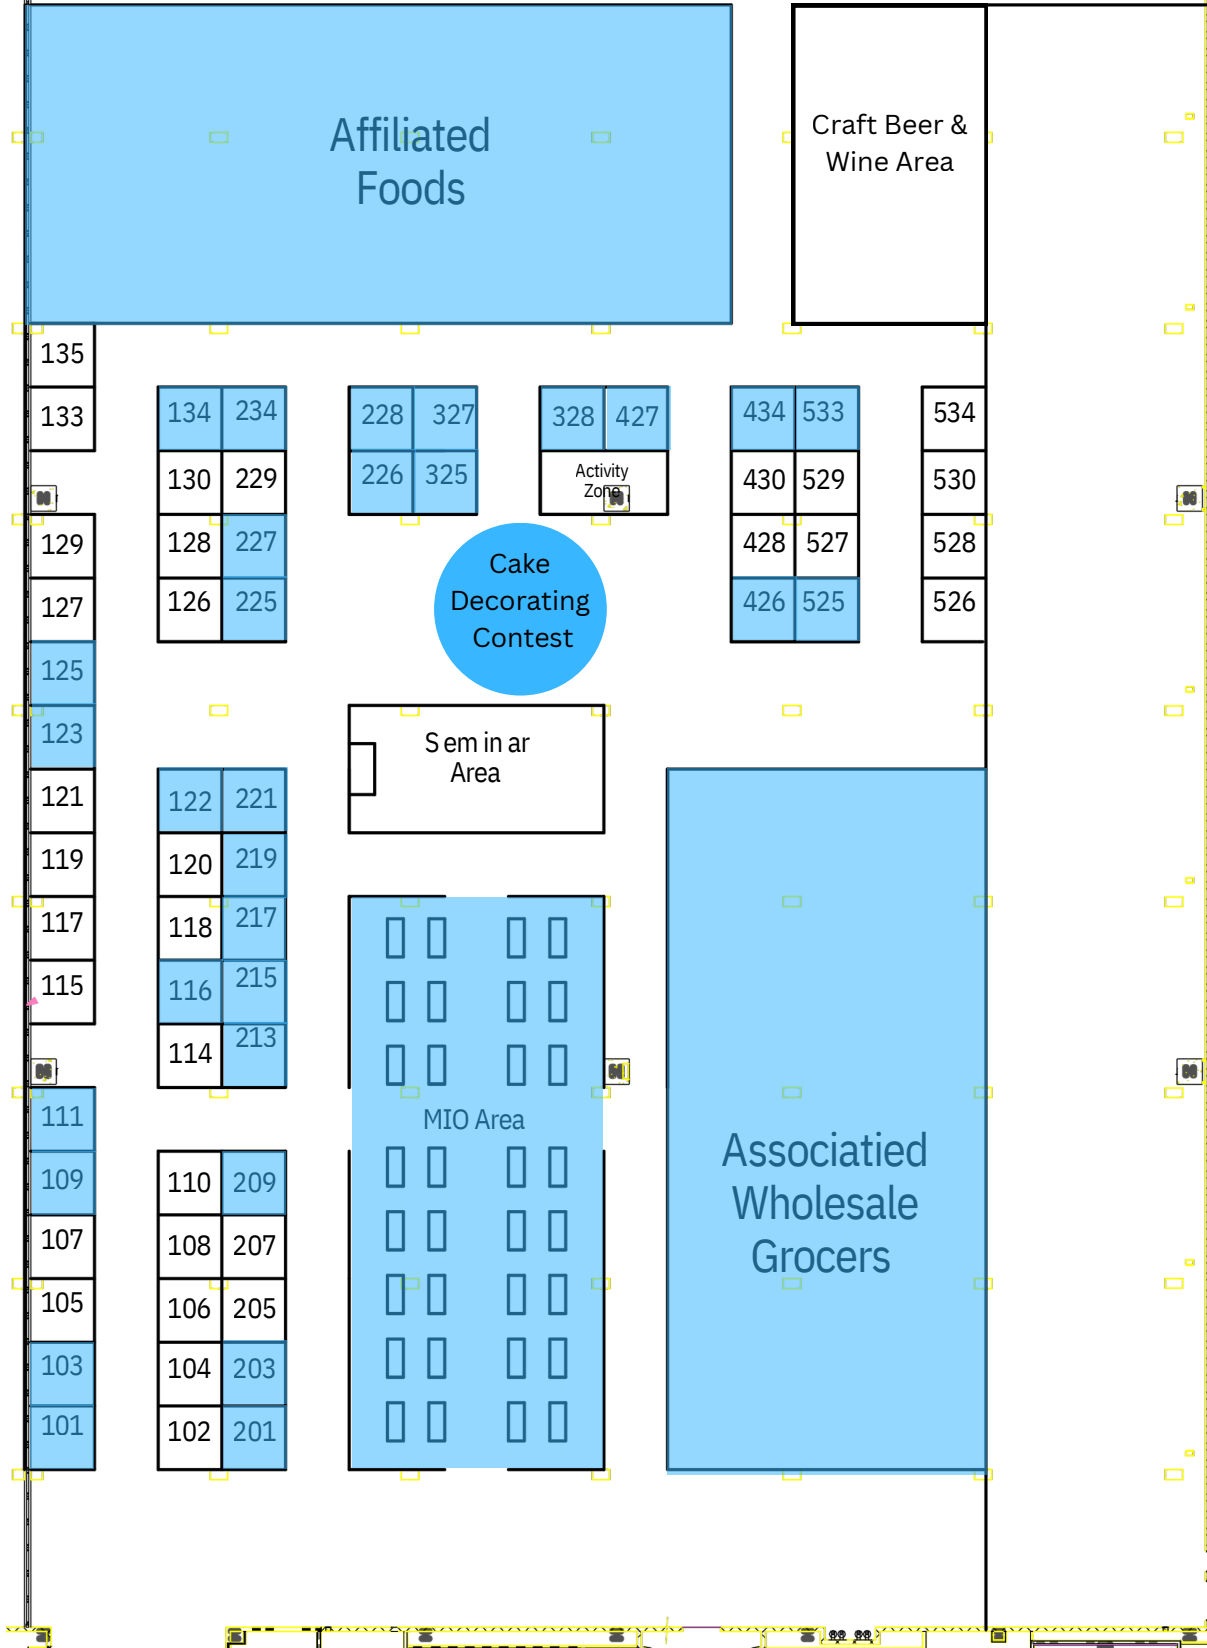

# Oklahoma Food and Beverage Expo 2026

Affiliated Foods

Craft Beer & Wine Area

Cake Decorating Contest

Seminar Area

MIO Area

Associated Wholesale Grocers

135

133

129

127

125

123

121

119

117

115

111

109

107

105

103

101

134 234

110 209

108 207

106 205

104 203

102 201

228 327

226 325

328 427